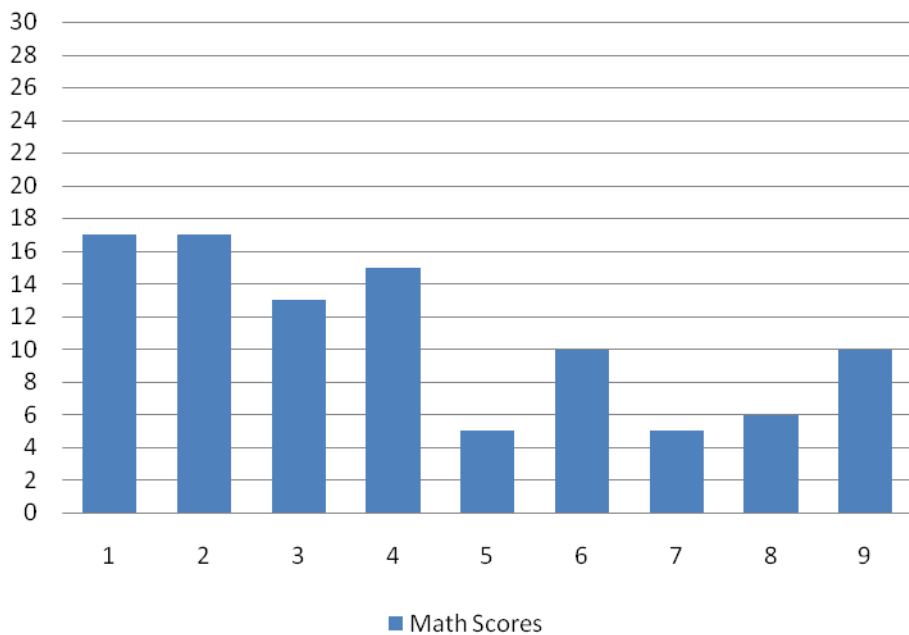

2008 San Diego Math Scores Statistics

6th Grade
Average = 17.80

7th Grade
Average = 12.08

8th Grade
Average = 8.61

9th Grade
Average = 10.89

10th Grade
Average = 9.80

11th Grade
Average = 12.60