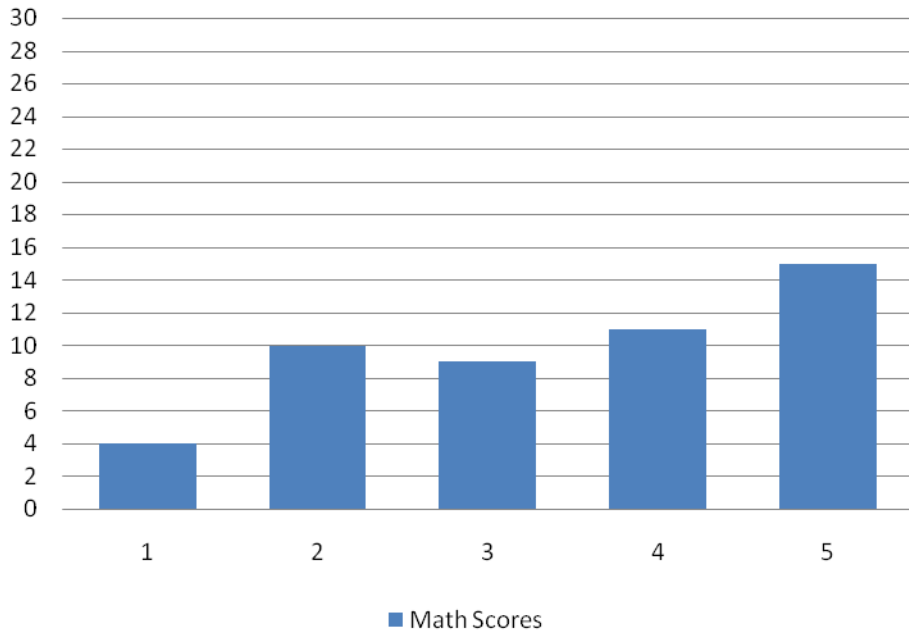

2008 San Diego Math Scores Statistics

6th Grade
Average = 17.80

7th Grade
Average = 12.08

8th Grade
Average = 8.61

9th Grade
Average = 10.89

10th Grade
Average = 9.80

11th Grade
Average = 12.60