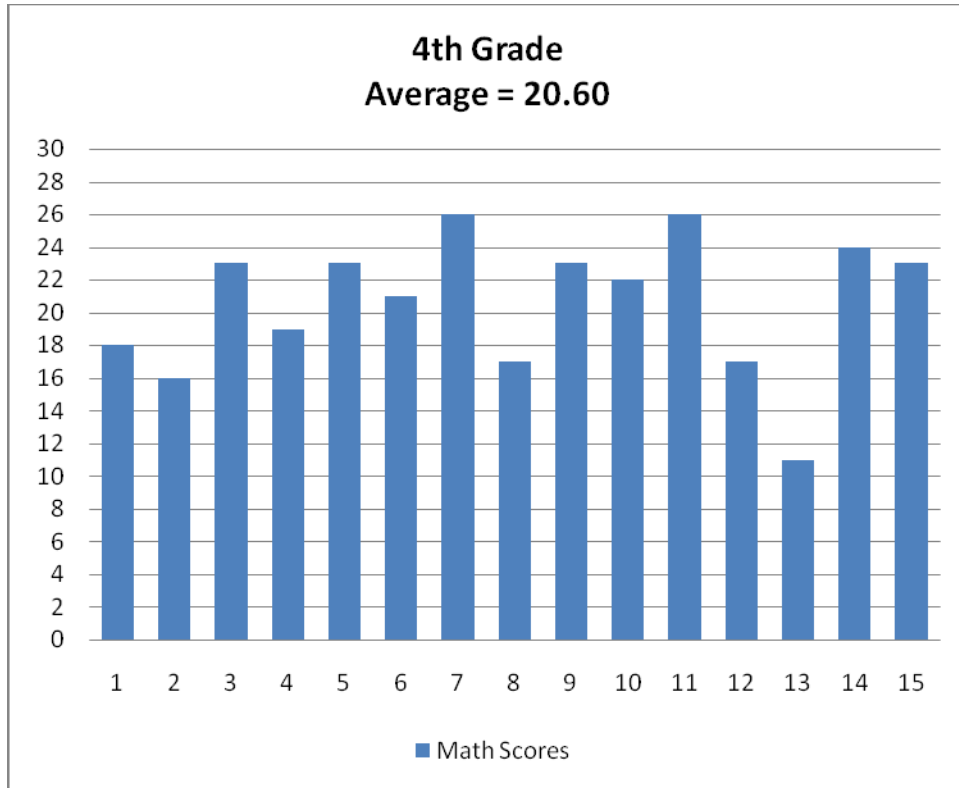

2008 San Diego Math Scores Statistics

6th Grade
Average = 17.80

7th Grade
Average = 12.08

8th Grade
Average = 8.61

9th Grade
Average = 10.89

10th Grade
Average = 9.80

11th Grade
Average = 12.60