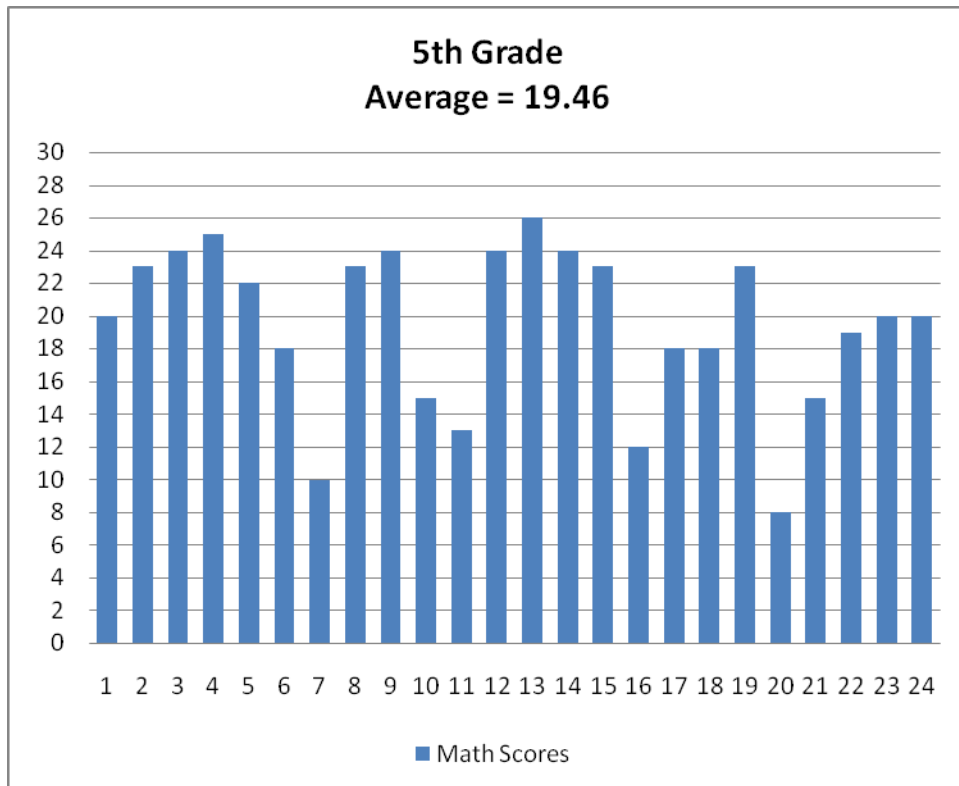

2008 San Diego Math Scores Statistics

6th Grade
Average = 17.80

7th Grade
Average = 12.08

8th Grade
Average = 8.61

9th Grade
Average = 10.89

10th Grade
Average = 9.80

11th Grade
Average = 12.60