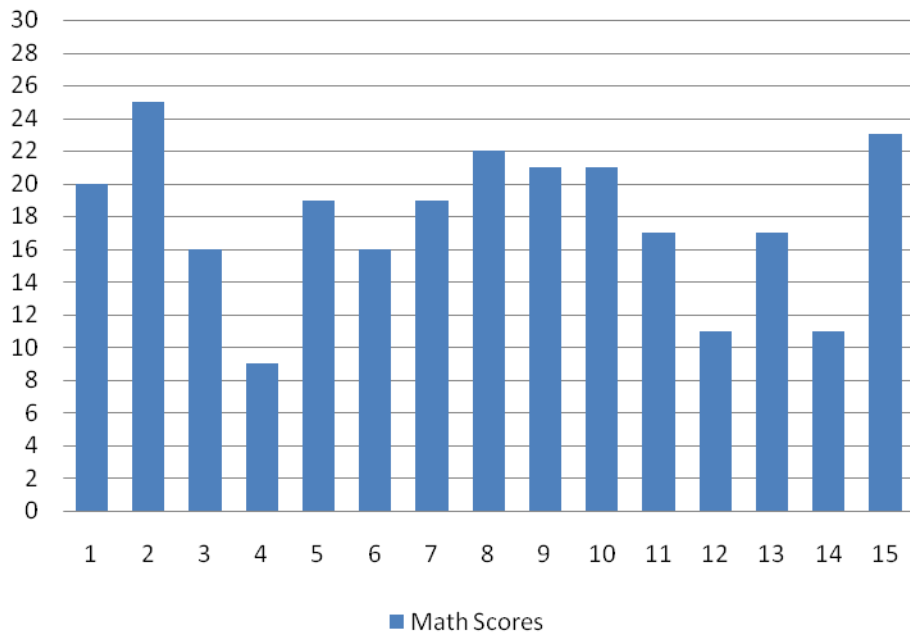

2008 San Diego Math Scores Statistics

6th Grade
Average = 17.80

7th Grade
Average = 12.08

8th Grade
Average = 8.61

9th Grade
Average = 10.89

10th Grade
Average = 9.80

11th Grade
Average = 12.60