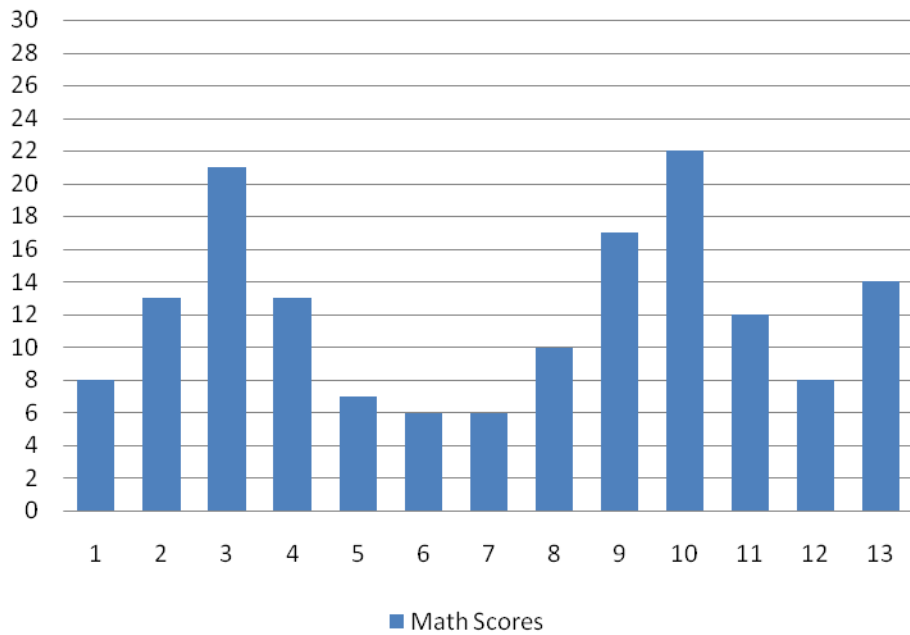

2008 San Diego Math Scores Statistics

6th Grade
Average = 17.80

7th Grade
Average = 12.08

8th Grade
Average = 8.61

9th Grade
Average = 10.89

10th Grade
Average = 9.80

11th Grade
Average = 12.60