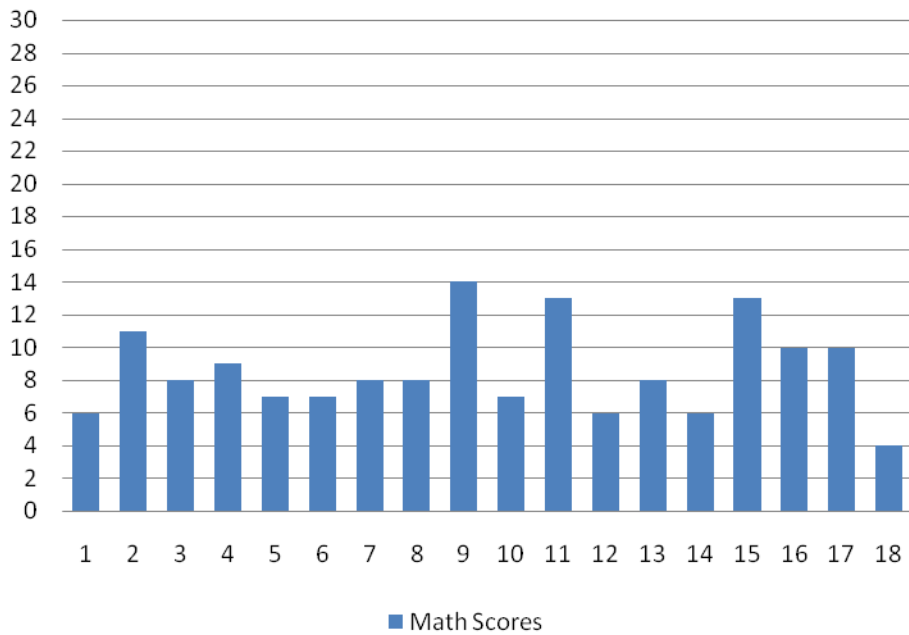

2008 San Diego Math Scores Statistics

6th Grade
Average = 17.80

7th Grade
Average = 12.08

8th Grade
Average = 8.61

9th Grade
Average = 10.89

10th Grade
Average = 9.80

11th Grade
Average = 12.60